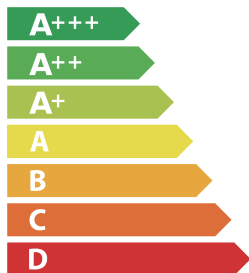

67mm

ENERGY

C | D | A

EVQ71BL

A++

12
kWh/annum

133mm

ABCDEF G