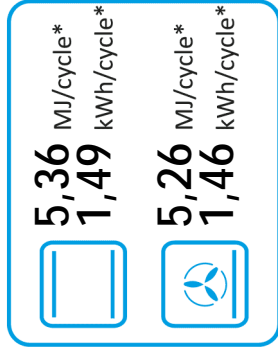

* цикл · cyklus · portion · zykus · πρόγραμμα · ciclo · tsükkel · ohjelma · ciklus
ciklas · cikls · čiklu · cyclus · cykl · ciclu · program · cykel

65/2014