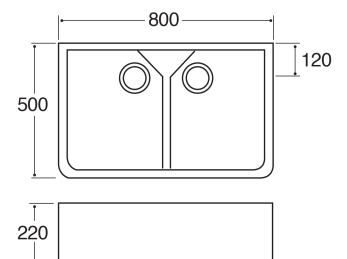

KC12WH Ceramic Belfast style double bowl sink

Features

- Classic design
- Fireclay construction
- Waste kit: WK-CDA18

Optional accessories

- Space saver plumbing pack, PP2
- Waste disposer and adaptor, AKD01/AKD02 and AKD03

Design

- Branded: No
- Finish: White
- Inset/ undermount: Table top/ undermount
- Bowl configuration: 2

Fitting notes

- A handmade fireclay ceramic sink which is very hard wearing. It is traditionally made, so each one will have individual characteristics. The dimensions may vary slightly and there are likely to be natural marks under the glaze giving real character.

PLEASE NOTE: DIMENSIONS MAY DIFFER BY UP TO 5%