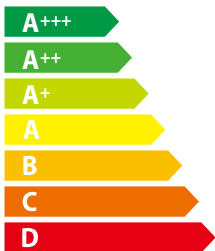

ENERG

енергия · ενεργεια

Y

IJA

IE

IA

CDA

CCA51 WH

44
kWh/annum

Icon of a three-leaf plant inside a circle.

ABCD**E**FG

Icon of a lit light bulb.

A**B**CDEFG

Icon of water droplets falling from a pipe.

ABC**D**EFG

Icon of a speaker with sound waves.