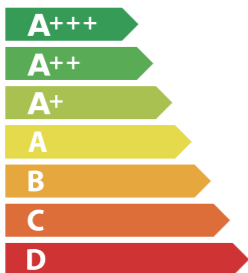

67mm

ENERGY

C | D | A

ECNK90SS

A++

12
kWh/annum

A B C D E F G

A B C D E F G