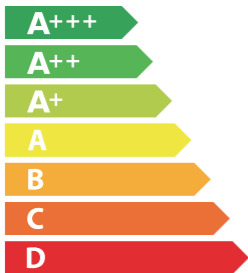

ENERGY

|C|D|A|

ECA60BL/1

B

45
kWh/annum

AB**C**DEFG

ABCDEFG

ABCDEF**G**