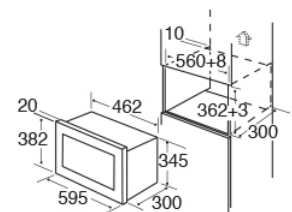

Accessories

- Glass turntable: 245
- Turntable ring

Technical specification

- Capacity: 17L
- Mains cable: 1m
- Power supply required: 5A
- Rated electrical power: 1.05kW
- Supplied with UK plug

Door features

- Left hand hinged door

⇨ = airflow