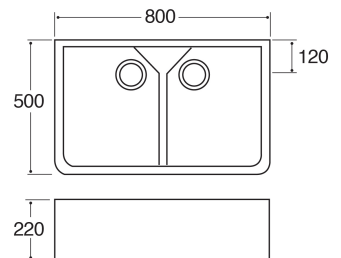

### Design

- Branded: No
- Finish: White
- Inset/ undermount: Table top/ undermount
- Bowl configuration: 2

PLEASE NOTE: DIMENSIONS MAY DIFFER BY UP TO 5%